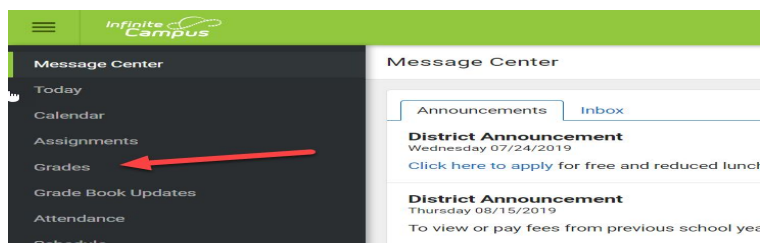

Click on Grades

Click on S2 to view midterm 2nd semester (K-2nd Grades)

Click on S2 to view midterm 2nd semester (3rd-12th Grades)

Starting March 30th office staff will be available by email, please email the office staff at your child's school.