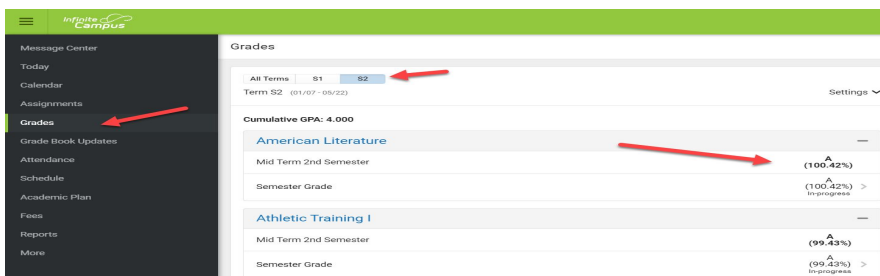

Click on Grades

Click on S2 to view midterm 2nd semester (K-2nd Grades)

Click on S2 to view midterm 2nd semester (3rd-12th Grades)

Starting March 30th office staff will be available by email, please email the office staff at your child's school.