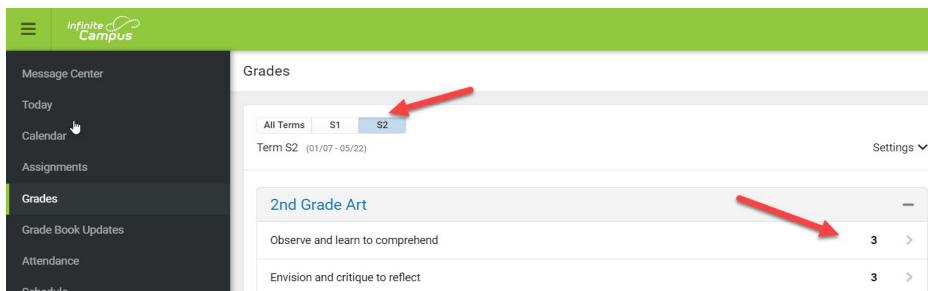

Click on Grades

Click on S2 to view midterm 2nd semester (K-2nd Grades)

Click on S2 to view midterm 2nd semester (3rd-12th Grades)

Starting March 30th office staff will be available by email, please email the office staff at your child's school.